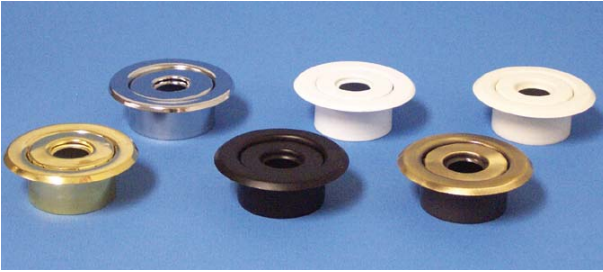

TWO PIECE RECESSED ESCUTCHEON

Escutcheons

2 Piece Recessed Steel Escutcheons

2Pc. Recessed Compression Steel Escutcheons for use with 1/2" and 3/4" NPT sprinklerheads.
Available Finishes are Chrome, White, Shell White, Brass and Antique Brass.
Skirt Canopies have 3/4"(Short), 1"(standard) and 1 1/2"(large) adjustment.

General Character:
Type 1010-1018
mild steel
0.40 - 0.42 mm thick
1/2" and 3/4" ips

**Underwriter's
Laboratories
File EX4170**

Chrome

White

Shell White

Brass

Antique Brass

Black

Large (1-1/4" Adjustment)

45-10-081: 1/2" IPS
45-10-085: 3/4" IPS

Standard

3/4" Adjustment
45-10-071: 1/2" IPS
45-10-075: 3/4" IPS

Short

1/2" Adjustment
45-10-068: 1/2" IPS
45-10-065: 3/4" IPS

TWO PIECE SPLIT RECESSED

Standard Recessed Escutcheon (3/4" Adjustment)

*Two piece split cup opens
then fastens around pipe
...skirt fits around cup*

**010-1018 mild steel
0.40 - 0.42 mm thick**

1/2 ips

Stock finishes:
white & chrome plated
(45-20-259)