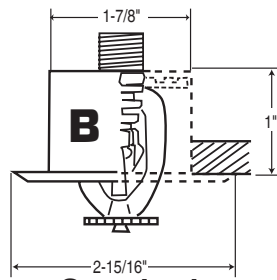

TWO PIECE RECESSED ESCUTCHEON

Escutcheons

2 Piece Recessed Steel Escutcheons

2Pc. Recessed Compression Steel Escutcheons for use with 1/2" and 3/4" NPT sprinklerheads.
Available Finishes are Chrome, White, Shell White, Brass and Antique Brass.
Skirt Canopies have 3/4"(Short), 1"(standard) and 1 1/2"(large) adjustment.

General Character:
Type 1010-1018
mild steel
0.40 - 0.42 mm thick
1/2" and 3/4" ips

**Underwriter's
Laboratories
File EX4170**

Chrome

White

Shell White

Brass

Antique Brass

Black

Large (1-1/4" Adjustment)

45-10-081: 1/2" IPS
45-10-085: 3/4" IPS

Standard

3/4" Adjustment
45-10-071: 1/2" IPS
45-10-075: 3/4" IPS

Short

1/2" Adjustment
45-10-068: 1/2" IPS
45-10-065: 3/4" IPS

TWO PIECE SPLIT RECESSED

Standard Recessed Escutcheon (3/4" Adjustment)

*Two piece split cup opens
then fastens around pipe
...skirt fits around cup*

**010-1018 mild steel
0.40 - 0.42 mm thick**

1/2 ips

Stock finishes:
white & chrome plated
(45-20-259)