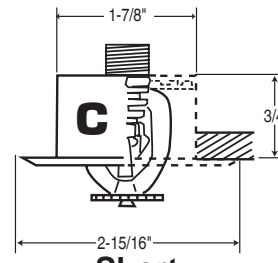

TWO PIECE RECESSED ESCUTCHEON

Escutcheons

2 Piece Recessed Steel Escutcheons

2Pc. Recessed Compression Steel Escutcheons for use with 1/2" and 3/4" NPT sprinklerheads.
Available Finishes are Chrome, White, Shell White, Brass and Antique Brass.
Skirt Canopies have 3/4"(Short), 1"(standard) and 1 1/2"(large) adjustment.

General Character:
Type 1010-1018
mild steel
0.40 - 0.42 mm thick
1/2" and 3/4" ips

**Underwriter's
Laboratories
File EX4170**

Chrome

White

Shell White

Brass

Antique Brass

Black

Large (1-1/4" Adjustment)

45-10-081: 1/2" IPS
45-10-085: 3/4" IPS

Standard

3/4" Adjustment
45-10-071: 1/2" IPS
45-10-075: 3/4" IPS

Short

1/2" Adjustment
45-10-068: 1/2" IPS
45-10-065: 3/4" IPS

TWO PIECE SPLIT RECESSED

Standard Recessed Escutcheon (3/4" Adjustment)

*Two piece split cup opens
then fastens around pipe
...skirt fits around cup*

**010-1018 mild steel
0.40 - 0.42 mm thick**

1/2 ips

Stock finishes:
white & chrome plated
(45-20-259)