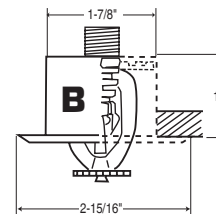

TWO PIECE RECESSED ESCUTCHEON

Escutcheons

2 Piece Recessed Steel Escutcheons

2Pc. Recessed Compression Steel Escutcheons for use with 1/2" and 3/4" NPT sprinklerheads.
Available Finishes are Chrome, White, Shell White, Brass and Antique Brass.
Skirt Canopies have 3/4"(Short), 1"(standard) and 1 1/2"(large) adjustment.

Large (1-1/4" Adjustment)

45-10-081: 1/2" IPS
45-10-085: 3/4" IPS

Standard

3/4" Adjustment
45-10-071: 1/2" IPS
45-10-075: 3/4" IPS

Short

1/2" Adjustment
45-10-068: 1/2" IPS
45-10-065: 3/4" IPS

TWO PIECE SPLIT RECESSED

Standard Recessed Escutcheon (3/4" Adjustment)

*Two piece split cup opens
then fastens around pipe
...skirt fits around cup*

**010-1018 mild steel
0.40 - 0.42 mm thick**

1/2 ips

Stock finishes:
white & chrome plated
(45-20-259)