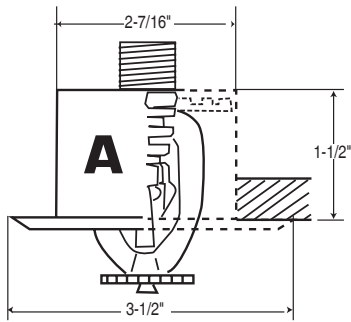

TWO PIECE RECESSED ESCUTCHEON

Escutcheons

2 Piece Recessed Steel Escutcheons

2Pc. Recessed Compression Steel Escutcheons for use with 1/2" and 3/4" NPT sprinklerheads.
Available Finishes are Chrome, White, Shell White, Brass and Antique Brass.
Skirt Canopies have 3/4"(Short), 1"(standard) and 1 1/2"(large) adjustment.

General Character:
Type 1010-1018
mild steel
0.40 - 0.42 mm thick
1/2" and 3/4" ips

**Underwriter's
Laboratories
File EX4170**

Chrome

White

Shell White

Brass

Antique Brass

Black

Large (1-1/4" Adjustment)

45-10-081: 1/2" IPS
45-10-085: 3/4" IPS

Standard

3/4" Adjustment
45-10-071: 1/2" IPS
45-10-075: 3/4" IPS

Short

1/2" Adjustment
45-10-068: 1/2" IPS
45-10-065: 3/4" IPS

TWO PIECE SPLIT RECESSED

Standard Recessed Escutcheon (3/4" Adjustment)

*Two piece split cup opens
then fastens around pipe
...skirt fits around cup*

**010-1018 mild steel
0.40 - 0.42 mm thick**

1/2 ips

Stock finishes:
white & chrome plated
(45-20-259)