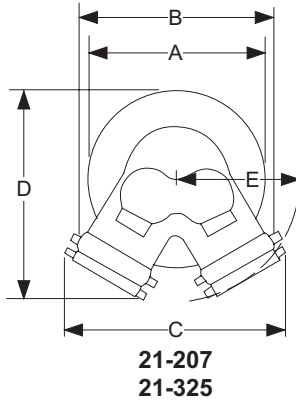

- (1) 26-296 90° manifold body
- (2) 17-126 pin lug caps with chains
- (1) 46-404 sleeve
- (1) 24-405 escutcheon plate

Specify: Size, threads and finish.

Finish: Polished or chrome.

Branding: "Hydrant"

25-292

Specify: Size, thread, branding and finish required.

Finish: Cast body, polished or chrome accessories.

Size	Style	A	B	C	D	E
4 X 2-1/2 X 2-1/2*#	21-207	9	10-3/8	10-3/8	10-3/8	6-5/8
	mm	(235)	(264)	(273)	(264)	(168)
6 X 2-1/2 X 2-1/2	21-207	11-1/4	10-1/2	11-3/4	13	7-1/4
	mm	(298)	(267)	(298)	(330)	(184)
4 x 3 x 3^	21-207	9-1/4	11-1/8	12-1/2	12-1/2	7-1/2
	mm	(317)	(282)	(317)	(317)	(190)
6 x 3 x 3^	21-207	11-1/4	11	12-1/4	13	7-1/4
	mm	(286)	(279)	(311)	(330)	(184)

*UL Listed (Body Only)

#FM Approved

^Approved by NYC Board of Standards and Appeals

Size	Style	A	B	C	D	E
4 x 2-1/2 x 2-1/2	21-325	9	10-3/8	10-3/4	10-3/8	6-5/8
	mm	(235)	(264)	(273)	(264)	(168)
6 x 2-1/2 x 2-1/2	21-325	11-1/4	10-1/2	11-3/4	13	7-1/4
	mm	(298)	(267)	(298)	(330)	(184)

21-324

Size	Style	B	C	D
4 x 2-1/2 x 2-1/2 x 2-1/2	21-324	11-3/4	14-1/4	7-1/8
	mm	(298)	(362)	(181)
6 x 2-1/2 x 2-1/2 x 2-1/2	21-324	12-3/4	14-1/4	7-1/8
	mm	(324)	(362)	(181)

This information is only a general guideline. The company reserves the right to change any portion of this information without notice. Terms and conditions of sale apply and are available on request.