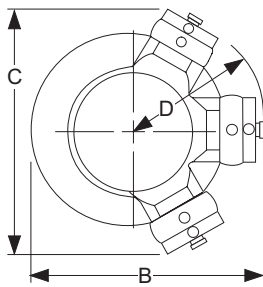

Sidewalk Siamese Four Way (Square)

A complete unit consisting of:

- (1) 25-406 6" bottom outlet body with clappers
- (1) 46-404 12" sleeve
- (4) 09-215 3" x 2-1/2" male x female connections
- (1) 24-405 6" sidewalk plate
- (4) 17-127 2-1/2" hose plugs

Specify: Size, thread, branding and finish required.

Finish: Cast body, polished or chrome accessories.

Size	Style	A	B	C	D	E
4 X 2-1/2 X 2-1/2*#	21-207	9	10-3/8	10-3/8	10-3/8	6-5/8
	mm	(235)	(264)	(273)	(264)	(168)
6 X 2-1/2 X 2-1/2	21-207	11-1/4	10-1/2	11-3/4	13	7-1/4
	mm	(298)	(267)	(298)	(330)	(184)
4 x 3 x 3^	21-207	9-1/4	11-1/8	12-1/2	12-1/2	7-1/2
	mm	(317)	(282)	(317)	(317)	(190)
6 x 3 x 3^	21-207	11-1/4	11	12-1/4	13	7-1/4
	mm	(286)	(279)	(311)	(330)	(184)

*UL Listed (Body Only)

#FM Approved

^Approved by NYC Board of Standards and Appeals

Size	Style	A	B	C	D	E
4 x 2-1/2 x 2-1/2	21-325	9	10-3/8	10-3/4	10-3/8	6-5/8
	mm	(235)	(264)	(273)	(264)	(168)
6 x 2-1/2 x 2-1/2	21-325	11-1/4	10-1/2	11-3/4	13	7-1/4
	mm	(298)	(267)	(298)	(330)	(184)

21-324

Size	Style	B	C	D
4 x 2-1/2 x 2-1/2 x 2-1/2	21-324	11-3/4	14-1/4	7-1/8
	mm	(298)	(362)	(181)
6 x 2-1/2 x 2-1/2 x 2-1/2	21-324	12-3/4	14-1/4	7-1/8
	mm	(324)	(362)	(181)

This information is only a general guideline. The company reserves the right to change any portion of this information without notice. Terms and conditions of sale apply and are available on request.